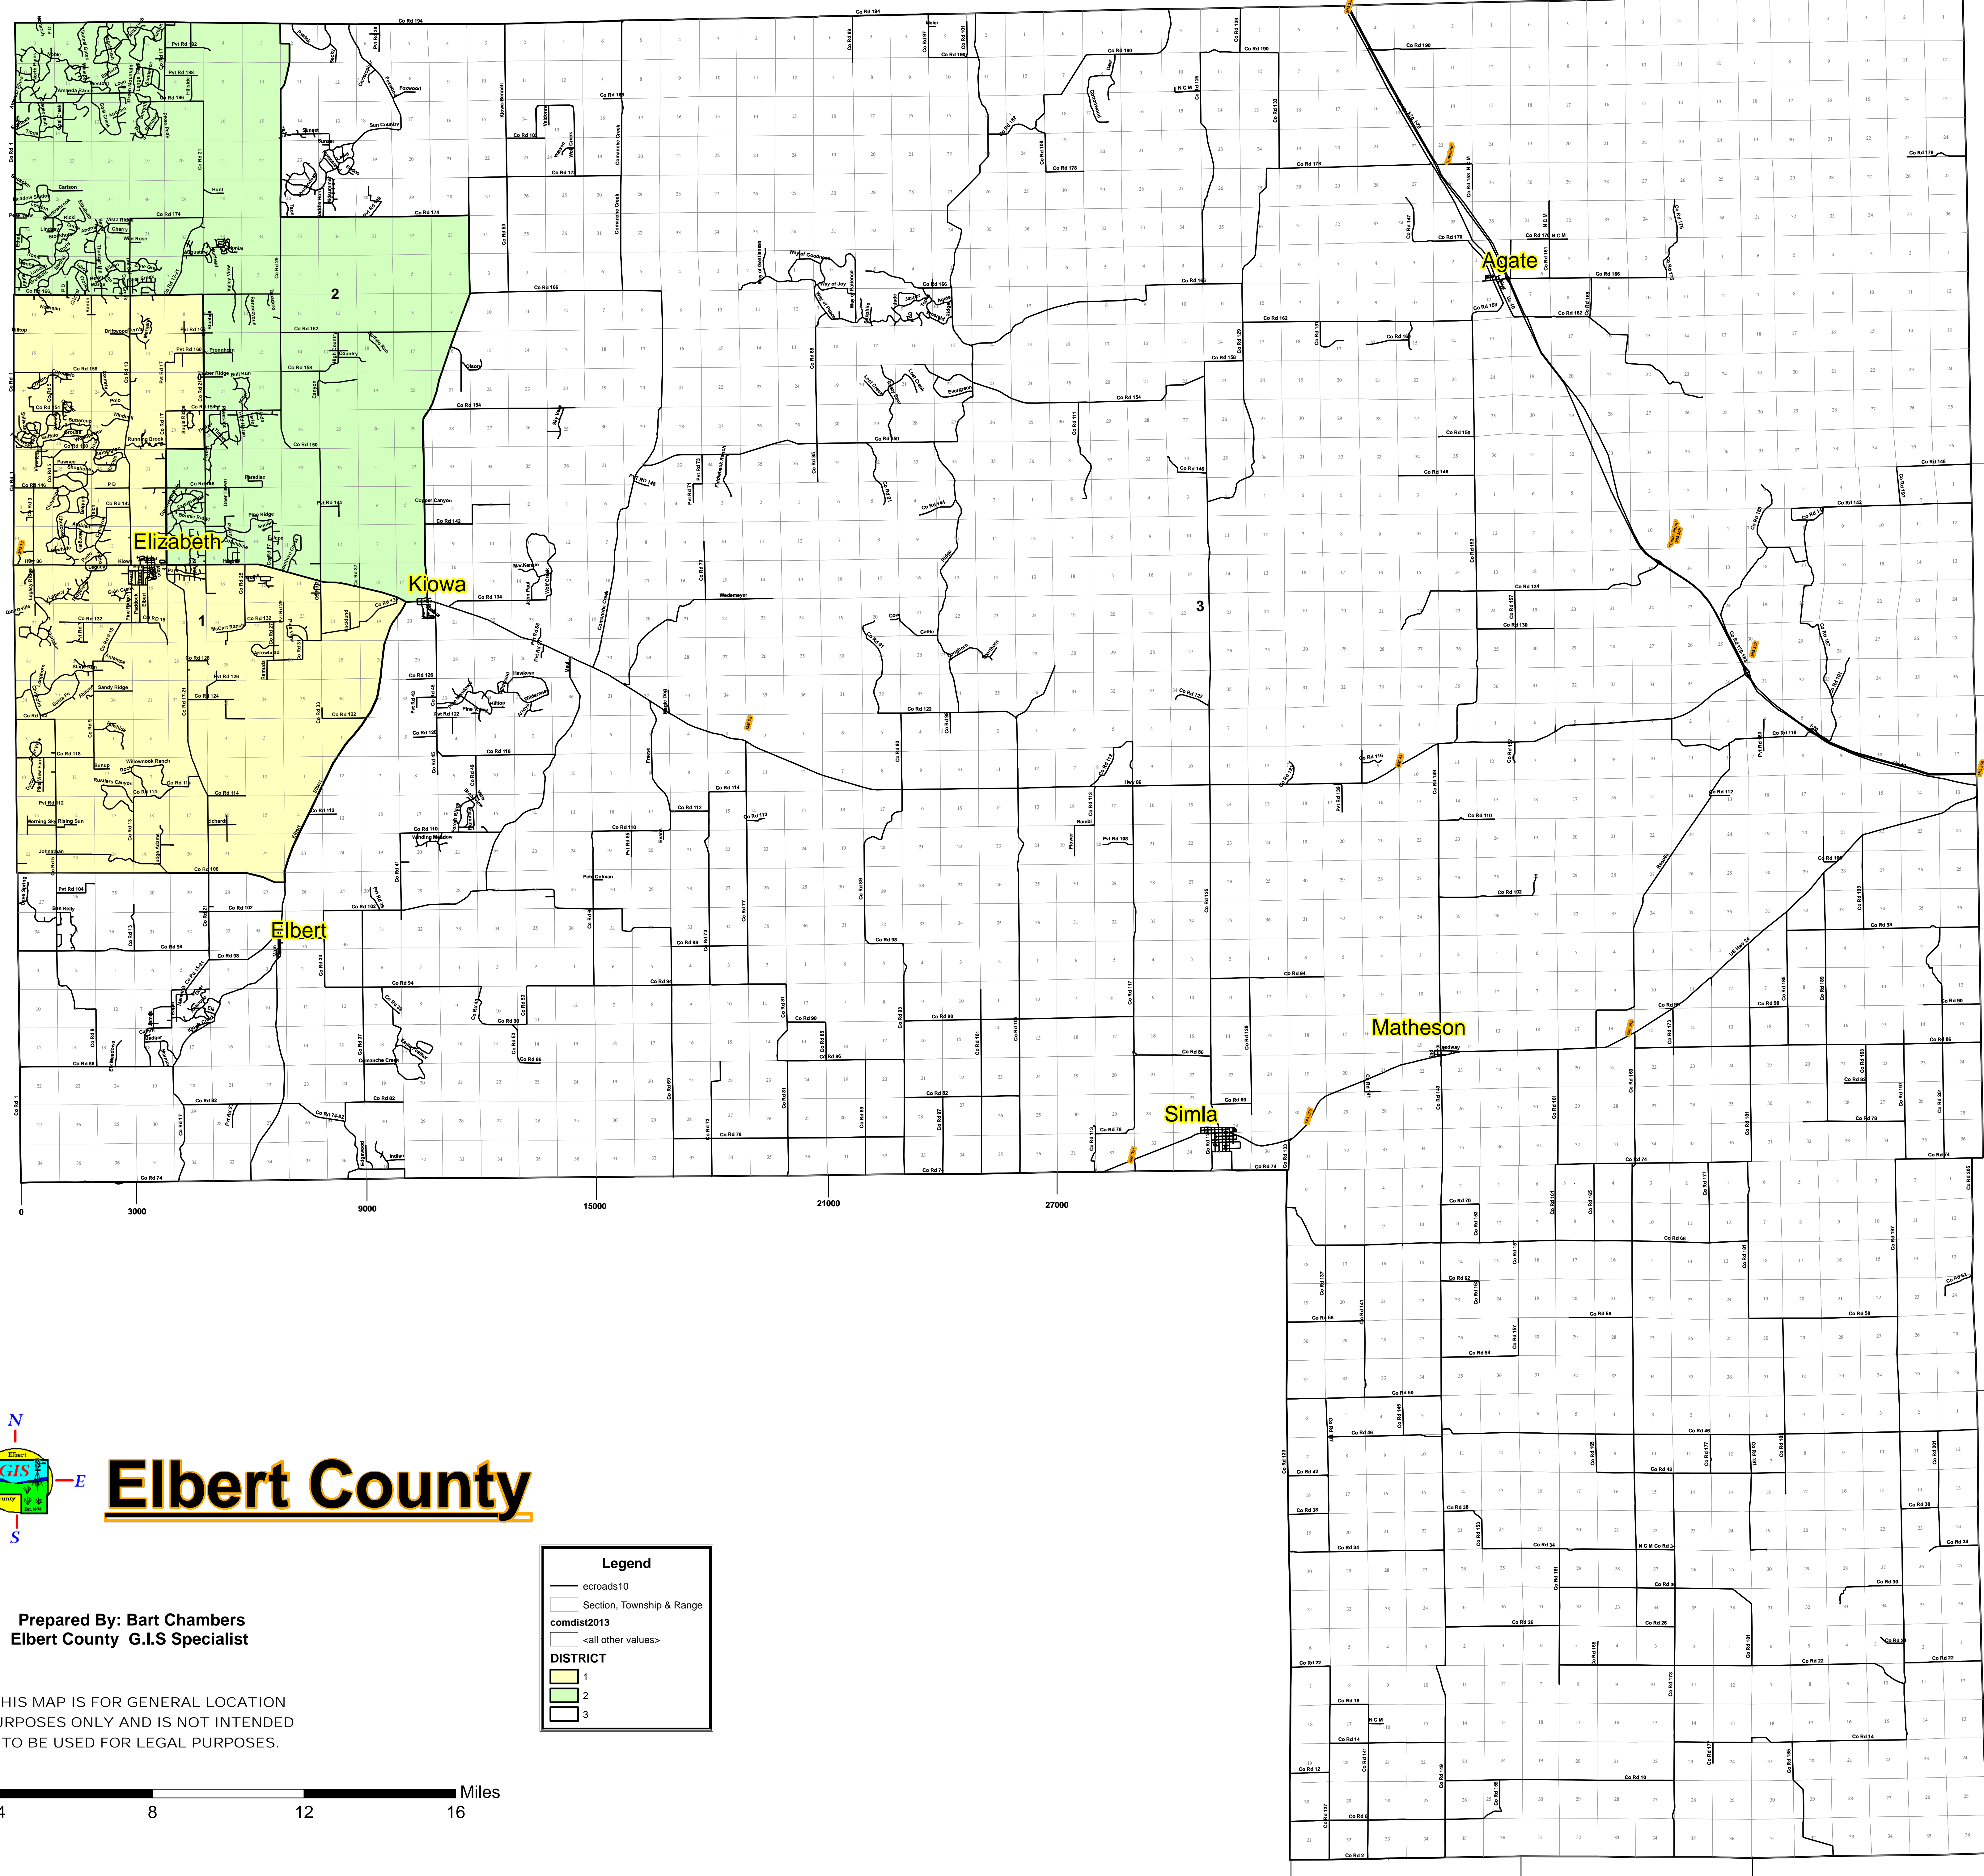

65W 64W 63W 62W 61W 60W 59W 58W 57W

48000
6S
42000
7S
36000
8S
30000
9S
24000
10S
18000
11S
12000
12S
6000
13S
0

Elbert County

Prepared By: Bart Chambers
Elbert County G.I.S Specialist

THIS MAP IS FOR GENERAL LOCATION
PURPOSES ONLY AND IS NOT INTENDED
TO BE USED FOR LEGAL PURPOSES.

Legend	
	ecroads10
	Section, Township & Range
	comdist2013
	<all other values>
DISTRICT	
	1
	2
	3